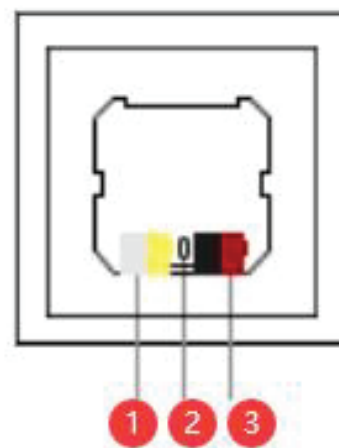

(ILL-TS9581T4)

4 Inch Screen Smart Touch Panel

Resolution 720*720
Capacitive touch panel
(86x86x38mm)

COLOR -

FEATURES

- 4" IPS display, resolution 480*480 & 720*720 capacitive touch panel
- Time display and setting
- Temperature display
- Password lock screen function
- Switch, curtain, dimming scene value sending
- HVAC, AC, VRV, fresh air system, floor heating system
- Background music
- RGB Strip color control
- Air quality sensor display
- Energy value or user-defined data
- Time switch and logic control Up to 12 pages can be configured

DIMENSIONS (mm)

WIRING DIAGRAM

- ① Auxiliary power supply
- ② Programming button, LED indicate.
- ③ KNX/EIB bus

PRODUCT TECHNICAL PARAMETERS

- Bus Voltage 21-30 V DC
- Bus current consumption : < 12 mA
- Bus power consumption: Max. 360 mW
- Auxiliary Voltage: 12 to 30 V DC
- Operation: -5° C -- +45° C
- Storage: -25° C -- +55° C
- Transport: -5° C -- +70° C
- Humidity: <93%, except condensation
- Auxiliary power consumption: <5W