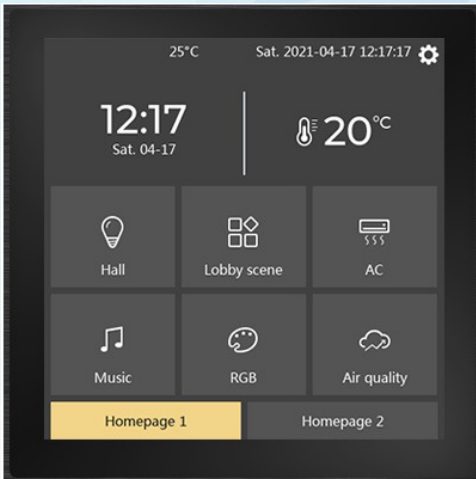

(ILL-TS9581T4)

4 Inch Screen Smart Touch Panel

Resolution 720*720
Capacitive touch panel
(86x86x38mm)

COLOR -

FEATURES

- 4" IPS display, resolution 480*480 & 720*720 capacitive touch panel
- Time display and setting
- Temperature display
- Password lock screen function
- Switch, curtain, dimming scene value sending
- HVAC, AC, VRV, fresh air system, floor heating system
- Background music
- RGB Strip color control
- Air quality sensor display
- Energy value or user-defined data
- Time switch and logic control Up to 12 pages can be configured

DIMENSIONS (mm)

WIRING DIAGRAM

- ① Auxiliary power supply
- ② Programming button, LED indicate.
- ③ KNX/EIB bus

PRODUCT TECHNICAL PARAMETERS

- Bus Voltage 21-30 V DC
- Bus current consumption : < 12 mA
- Bus power consumption: Max. 360 mW
- Auxiliary Voltage: 12 to 30 V DC
- Operation: -5° C -- +45° C
- Storage: -25° C -- +55° C
- Transport: -5° C -- +70° C
- Humidity: <93%, except condensation
- Auxiliary power consumption: <5W