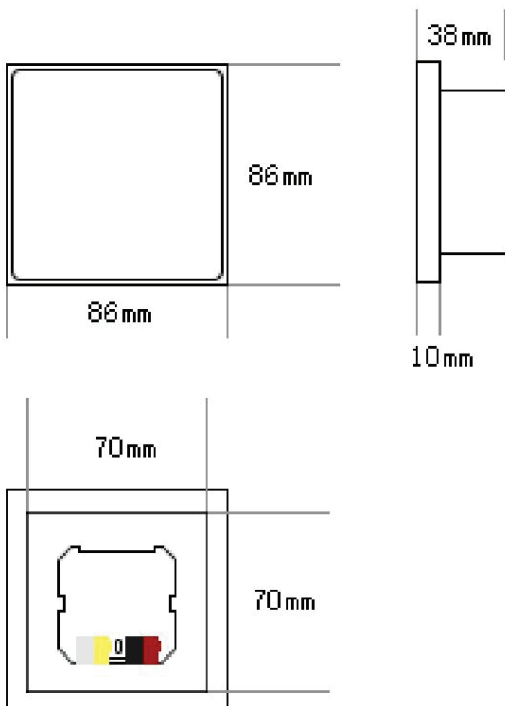

(ILL-TS9581T4)

4 Inch Screen Smart Touch Panel

Resolution 720*720
Capacitive touch panel
(86x86x38mm)

COLOR -

FEATURES

- 4" IPS display, resolution 480*480 & 720*720 capacitive touch panel
- Time display and setting
- Temperature display
- Password lock screen function
- Switch, curtain, dimming scene value sending
- HVAC, AC, VRV, fresh air system, floor heating system
- Background music
- RGB Strip color control
- Air quality sensor display
- Energy value or user-defined data
- Time switch and logic control Up to 12 pages can be configured

DIMENSIONS (mm)

WIRING DIAGRAM

- ① Auxiliary power supply
- ② Programming button, LED indicate.
- ③ KNX/EIB bus

PRODUCT TECHNICAL PARAMETERS

- Bus Voltage 21-30 V DC
- Bus current consumption : < 12 mA
- Bus power consumption: Max. 360 mW
- Auxiliary Voltage: 12 to 30 V DC
- Operation: -5° C -- +45° C
- Storage: -25° C -- +55° C
- Transport: -5° C -- +70° C
- Humidity: <93%, except condensation
- Auxiliary power consumption: <5W